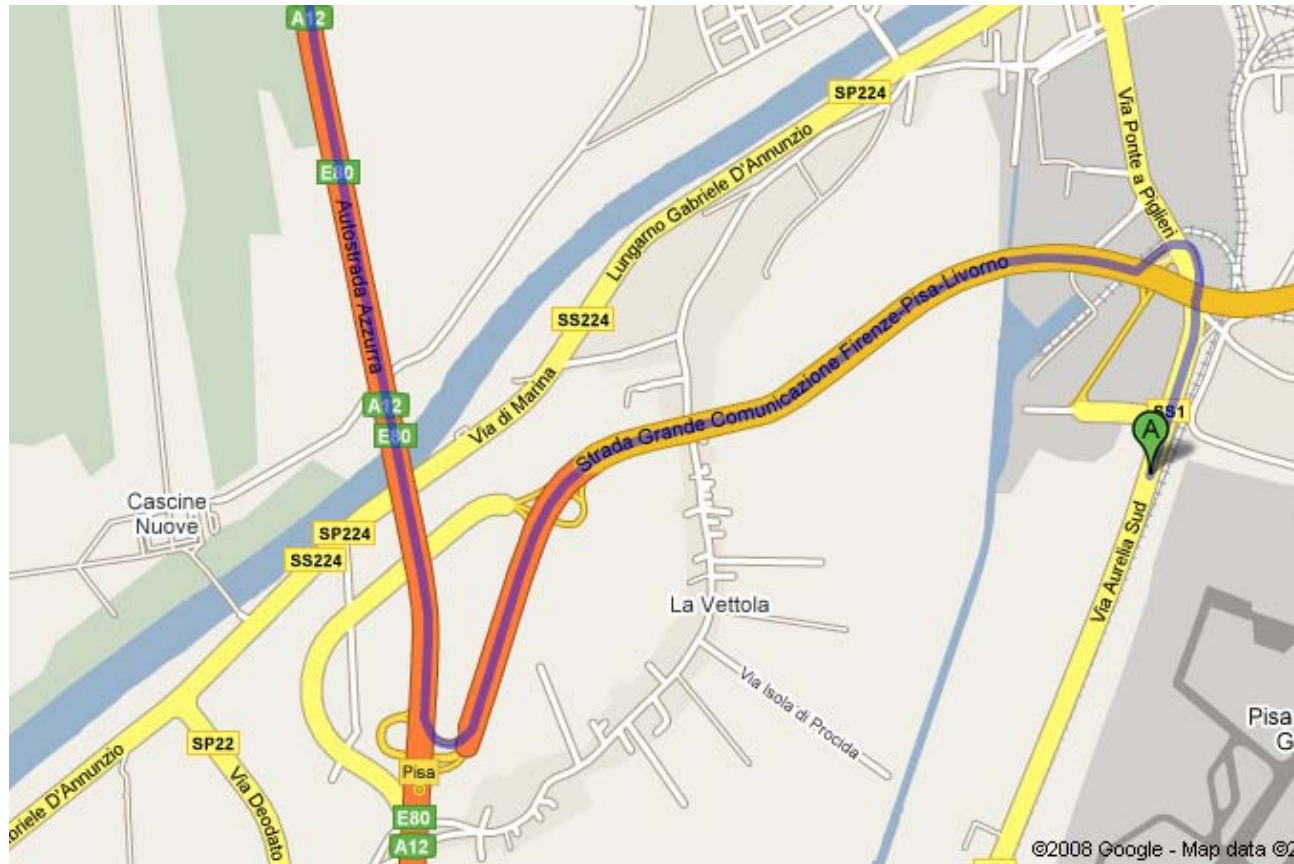

- Go **North** in **Via Aurelia Sud/SS1**
- Then take the turn of in direction of the **motorway Genova-Livorno E76/A11/Firenze/E80/A12/Genova/Livorno** (you should follow the green signs)
- Take the **SGC Firenze-Pisa-Livorno** for nearly 3 km
- Then take the uscita **A12/E80** in direction of **Genova/Pisa Nord**

After 10 Km take the exit **E76/A11** in direction of **Firenze**

After 30 Km, you will find **Altopascio exit**: leave the motorway there.

- Turn **left** on **Via delle Cerbaie**
- Go **right** for 2 Km We are the last light green building before the cross-roads
- You will find a roundabout: keep the right and then turn right to enter in our car park.