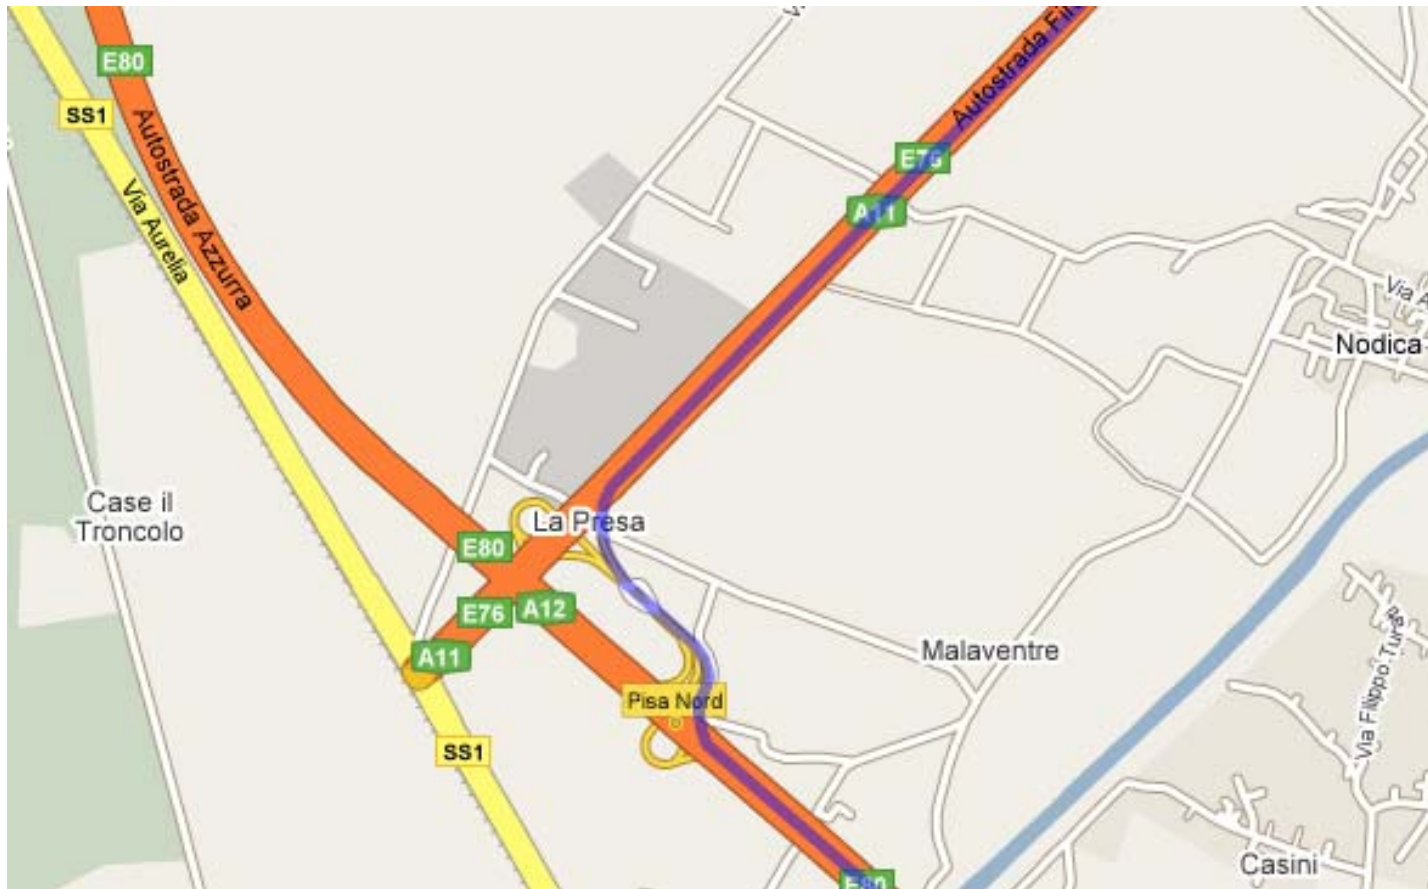

- Go **North** in **Via Aurelia Sud/SS1**
- Then take the turn of in direction of the **motorway Genova-Livorno E76/A11/Firenze/E80/A12/Genova/Livorno** (you should follow the green signs)
- Take the **SGC Firenze-Pisa-Livorno** for nearly 3 km
- Then take the uscita **A12/E80** in direction of **Genova/Pisa Nord**

After 10 Km take the exit **E76/A11** in direction of **Firenze**

After 30 Km, you will find **Altopascio exit**: leave the motorway there.

- Turn **left** on **Via delle Cerbaie**
- Go **right** for 2 Km We are the last light green building before the cross-roads
- You will find a roundabout: keep the right and then turn right to enter in our car park.