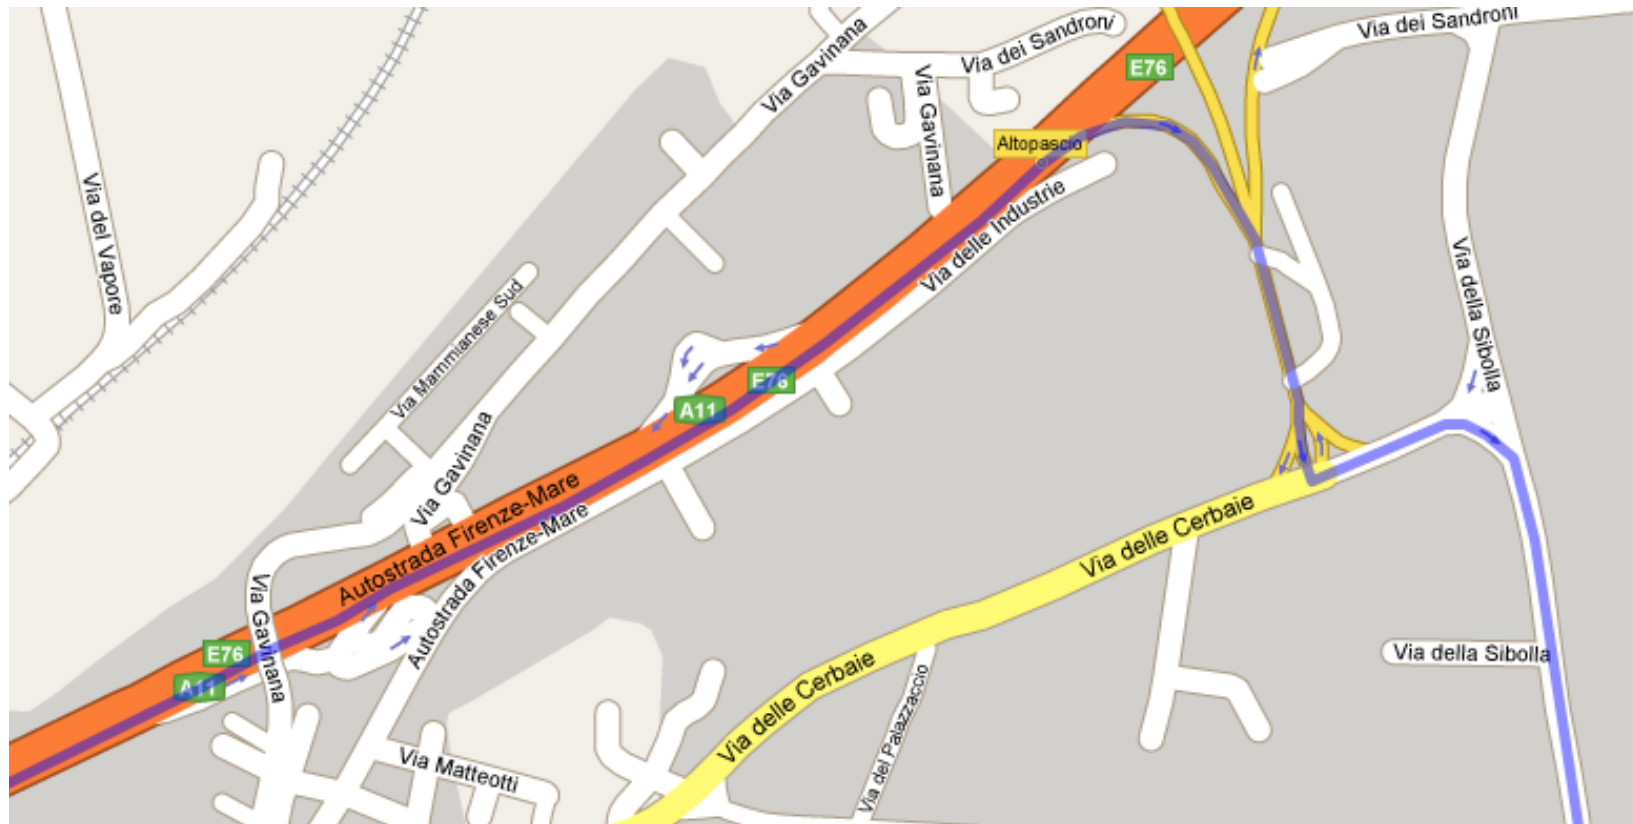

- Go **North** in **Via Aurelia Sud/SS1**
- Then take the turn of in direction of the **motorway Genova-Livorno E76/A11/Firenze/E80/A12/Genova/Livorno** (you should follow the green signs)
- Take the **SGC Firenze-Pisa-Livorno** for nearly 3 km
- Then take the uscita **A12/E80** in direction of **Genova/Pisa Nord**

After 10 Km take the exit **E76/A11** in direction of **Firenze**

After 30 Km, you will find **Altopascio exit**: leave the motorway there.

- Turn **left** on **Via delle Cerbaie**
- Go **right** for 2 Km We are the last light green building before the cross-roads
- You will find a roundabout: keep the right and then turn right to enter in our car park.