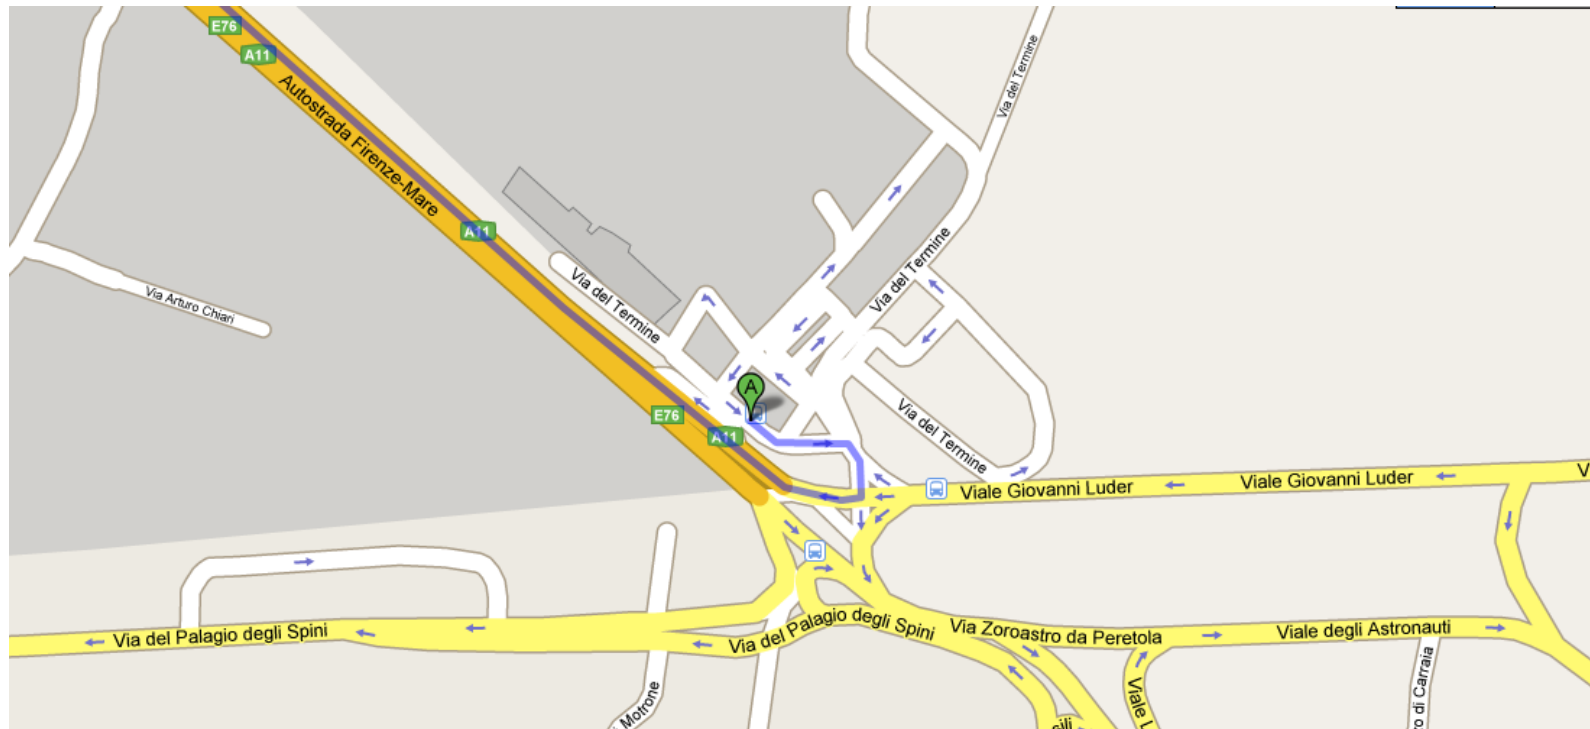

How to reach Microtest Srl from Firenze airport

Via della Galeotta 9/A, 55011 Altopascio (LU) ITALY Tel. +39 0583-269651 Fax. +39 0583-216145 [www .microtest.net](http://www.microtest.net)

Another way to reach Motorway A11

- Go south-east on **Via del Termine**
- Turn **right** on and remain on **Via del Termine**
- Turn **right** on **Viale Giovanni Luder**
- Take the motorway **A11 Firenze Mare** in direction of **Pisa**

- After 60km you will find **Altopascio Exit**: leave the motorway there
- Turn **left** on **Via delle Cerbaie**
- Go **right** for 2 Km We are the last light green building before the cross-roads
- you will find a roundabout: keep the right and then turn right to enter in our car park.